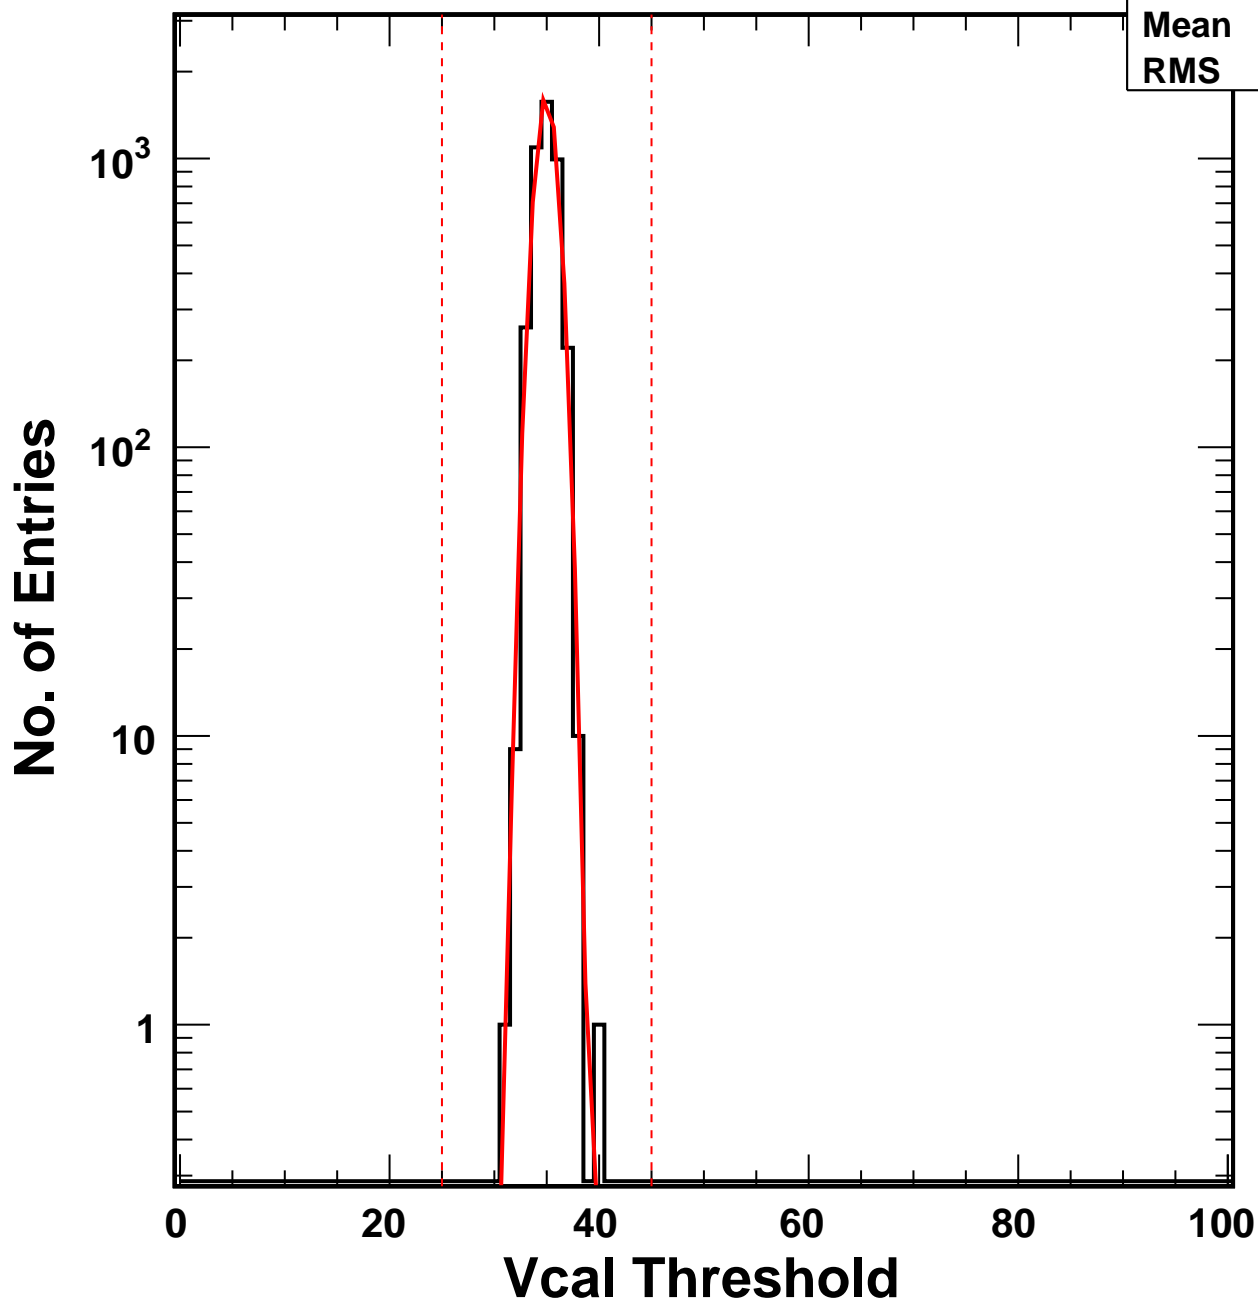

Vcal Threshold Trimmed

VcalThresholdTrimmed_1233

Entries	4160
Mean	34.96
RMS	1.007